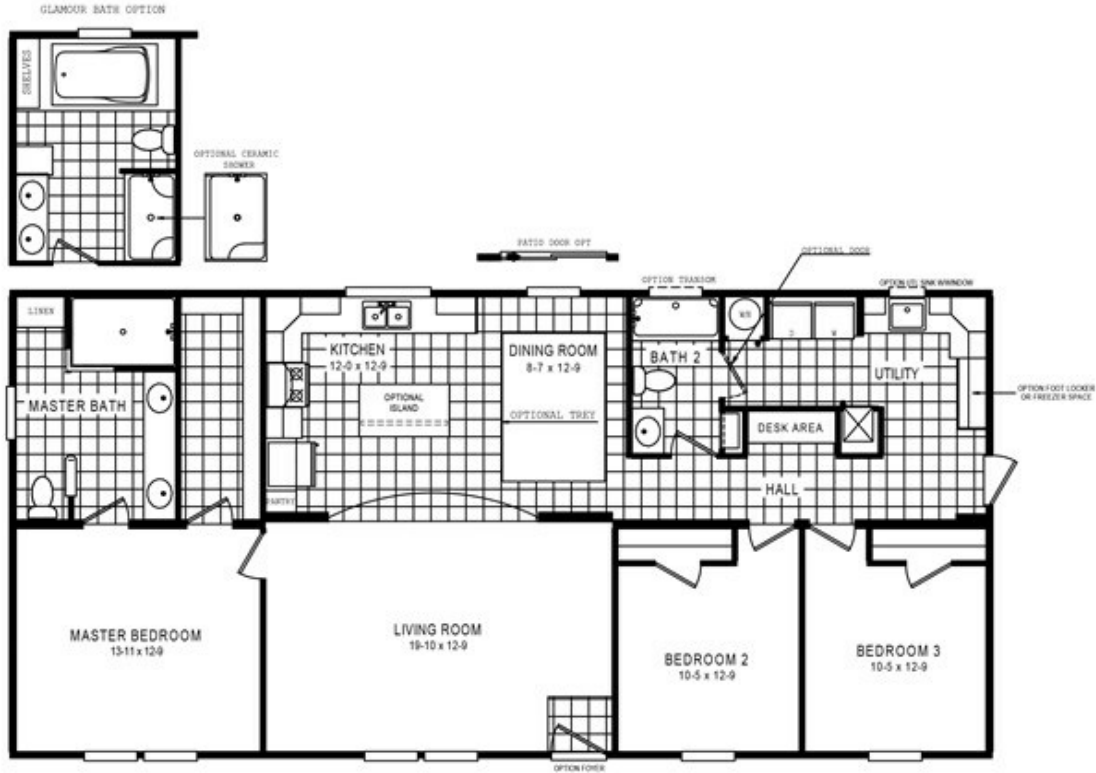

# 4608 ROCKETEER 5628 Model number: 57ROC28563AH

3 beds • 2 baths • 1568 sq.ft. • 28' width • 56' depth

Our home building facilities invest in continuous product and process improvements. Plans, dimensions, features, materials, specifications and availability are subject to change without notice or obligation. Renderings and floor plans are representative likenesses of our homes and may differ from the actual homes. We invite you to tour a Home Center near you and inspect the highest value in quality housing available or call (252) 442-9988 to speak with a Home Consultant. Copyright 2017, CMH. All rights reserved.