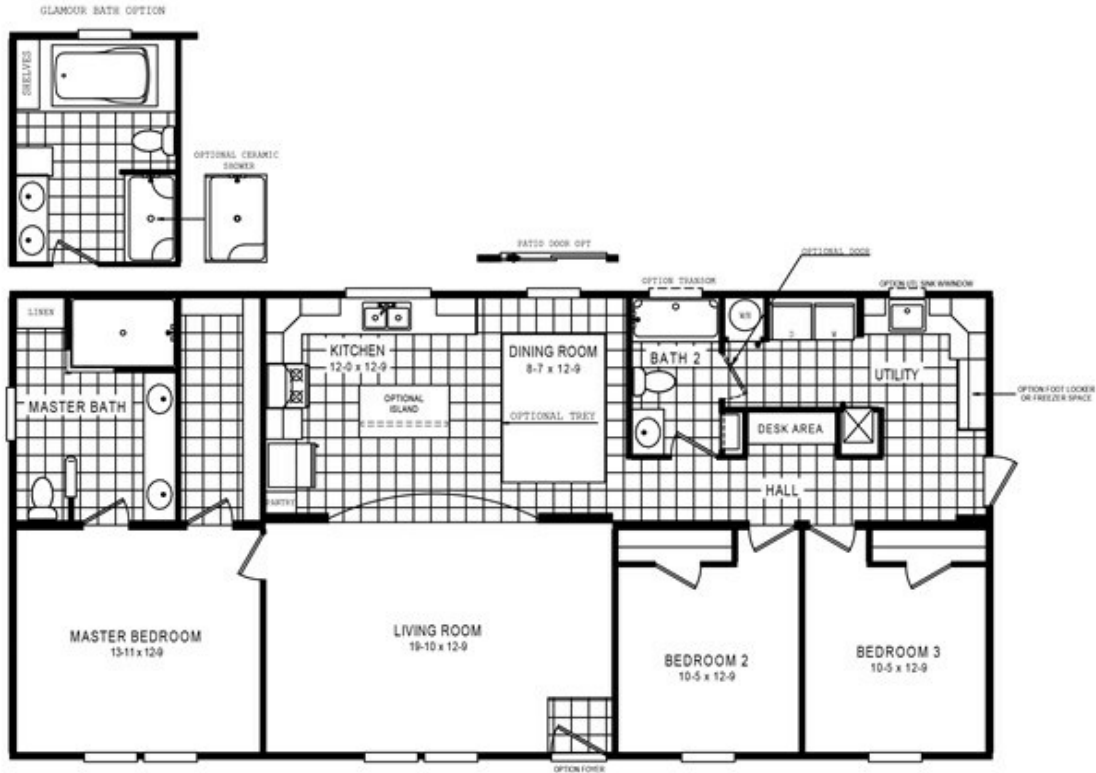

4608 ROCKETEER 5628 Floor plan number: ROC732661NCAB

3 beds • 2 baths • 1568 sq.ft. • 28' width • 56' depth

Our home building facilities invest in continuous product and process improvements. Plans, dimensions, features, materials, specifications and availability are subject to change without notice or obligation. Renderings and floor plans are representative likenesses of our homes and may differ from the actual homes. We invite you to tour a Home Center near you and inspect the highest value in quality housing available or call (252) 442-9988 to speak with a Home Consultant. Copyright 2017, CMH. All rights reserved.