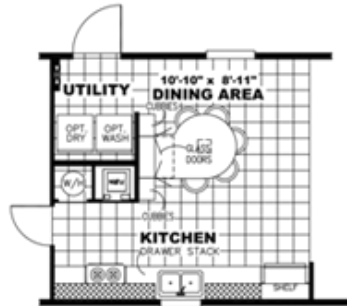

# NOW16763Z "NOW"

Model number: 29NOW16763ZH

3 beds • 2 baths • 1216 sq.ft. • 16' width • 76' depth

GLAMOUR BATH OPT.

CUBBIE TABLE OPT.

DUAL MASTER SUITE OPT.

Our home building facilities invest in continuous product and process improvements. Plans, dimensions, features, materials, specifications and availability are subject to change without notice or obligation. Renderings and floor plans are representative likenesses of our homes and may differ from the actual homes. We invite you to tour a Home Center near you and inspect the highest value in quality housing available or call (252) 442-9988 to speak with a Home Consultant. Copyright 2017, CMH. All rights reserved.