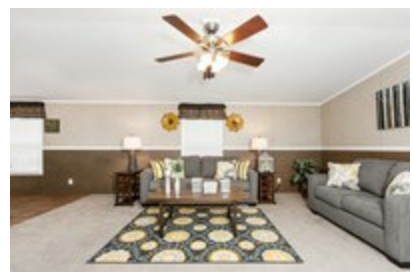

# NOW16763Z "NOW"

Model number: 29NOW16763ZH

3 beds • 2 baths • 1216 sq.ft. • 16' width • 76' depth

GLAMOUR BATH OPT.

CUBBIE TABLE OPT.

DUAL MASTER SUITE OPT.

Our home building facilities invest in continuous product and process improvements. Plans, dimensions, features, materials, specifications and availability are subject to change without notice or obligation. Renderings and floor plans are representative likenesses of our homes and may differ from the actual homes. We invite you to tour a Home Center near you and inspect the highest value in quality housing available or call (252) 442-9988 to speak with a Home Consultant. Copyright 2017, CMH. All rights reserved.