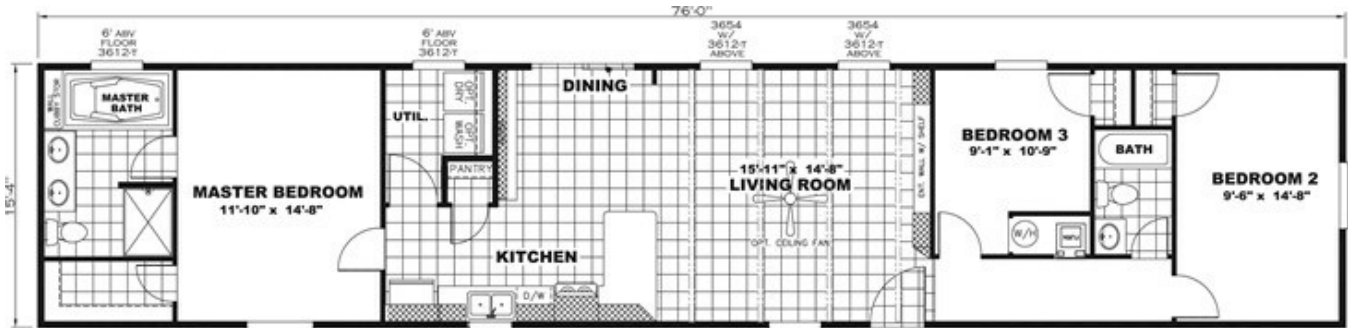

THE ANNIVERSARY 16X76

THE ANNIVERSARY 16X76 Model number: 29ANN16763AH

3 beds • 2 baths • 1216 sq.ft. • 16' width • 76' depth

Our home building facilities invest in continuous product and process improvements. Plans, dimensions, features, materials, specifications and availability are subject to change without notice or obligation. Renderings and floor plans are representative likenesses of our homes and may differ from the actual homes. We invite you to tour a Home Center near you and inspect the highest value in quality housing available or call (252) 442-9988 to speak with a Home Consultant. Copyright 2017, CMH. All rights reserved.