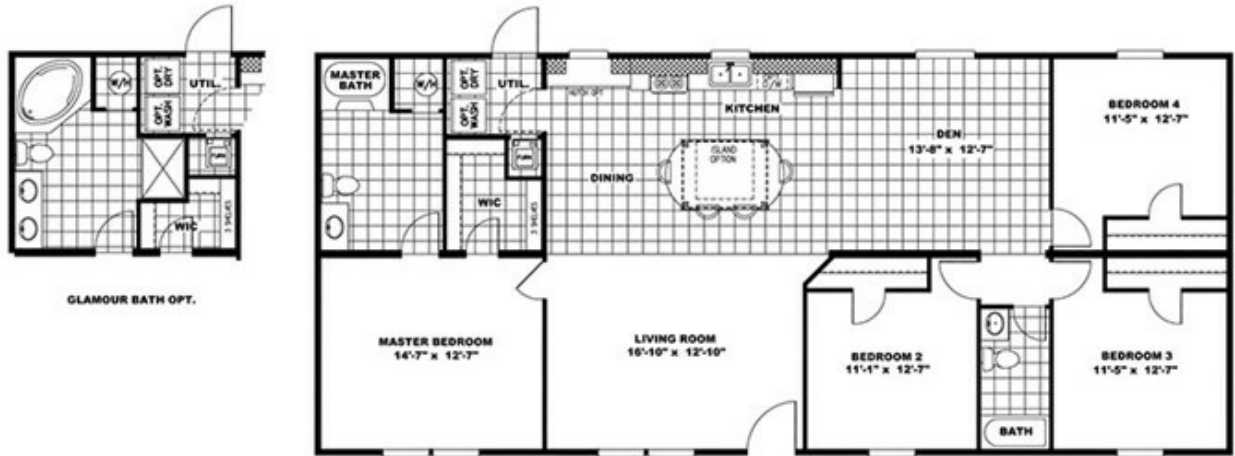

BAM28564A

**BAM28564A** Floor plan number: OHC026699NCAB

**3 beds • 2 baths • 1568 sq.ft. • 28' width • 56' depth**

Our home building facilities invest in continuous product and process improvements. Plans, dimensions, features, materials, specifications and availability are subject to change without notice or obligation. Renderings and floor plans are representative likenesses of our homes and may differ from the actual homes. We invite you to tour a Home Center near you and inspect the highest value in quality housing available or call (252) 442-9988 to speak with a Home Consultant. Copyright 2017, CMH. All rights reserved.