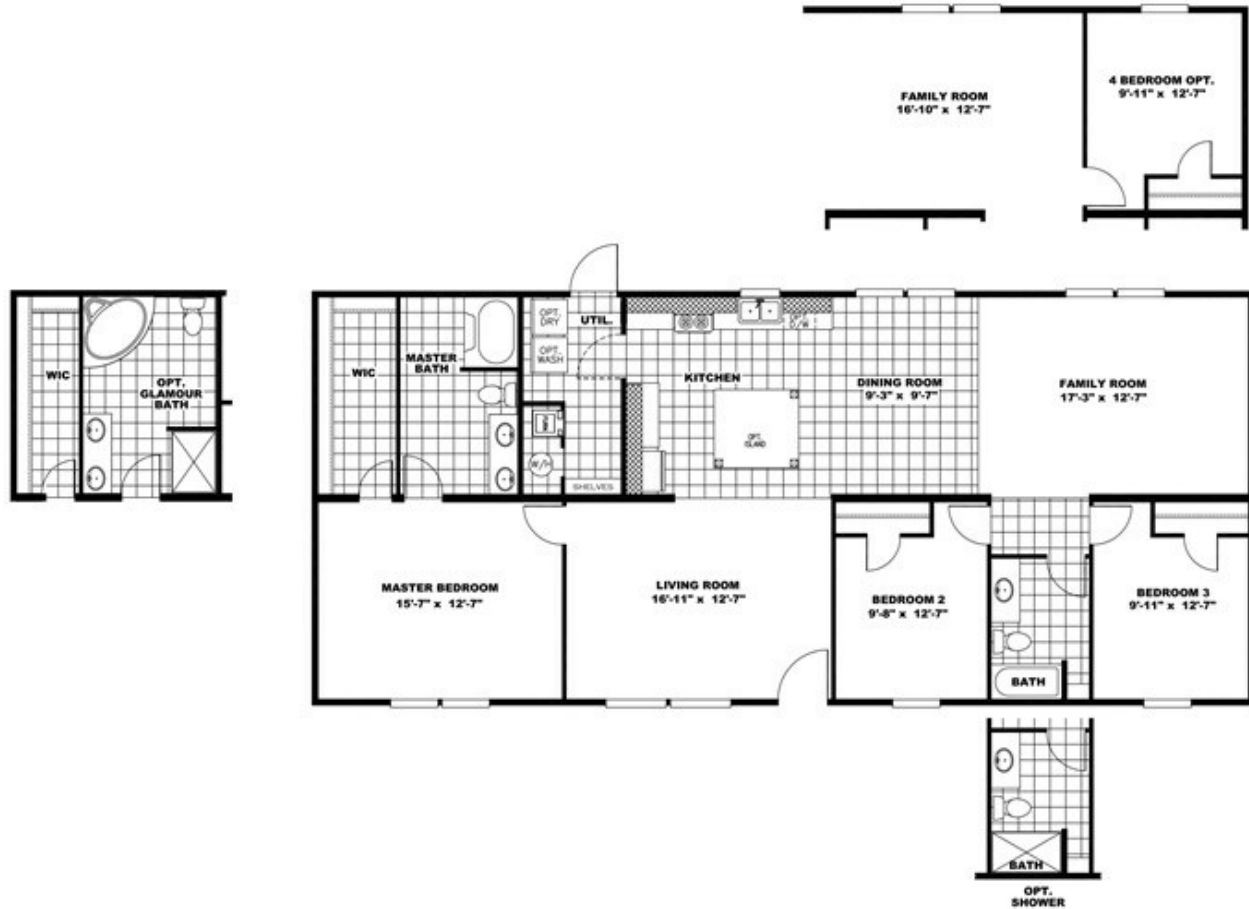

NOW28604A "NOW"

NOW28604A "NOW" Floor plan number: OHC026367NCAB
3 beds • 2 baths • 1680 sq.ft. • 28' width • 60' depth

Our home building facilities invest in continuous product and process improvements. Plans, dimensions, features, materials, specifications and availability are subject to change without notice or obligation. Renderings and floor plans are representative likenesses of our homes and may differ from the actual homes. We invite you to tour a Home Center near you and inspect the highest value in quality housing available or call (252) 442-9988 to speak with a Home Consultant. Copyright 2017, CMH. All rights reserved.