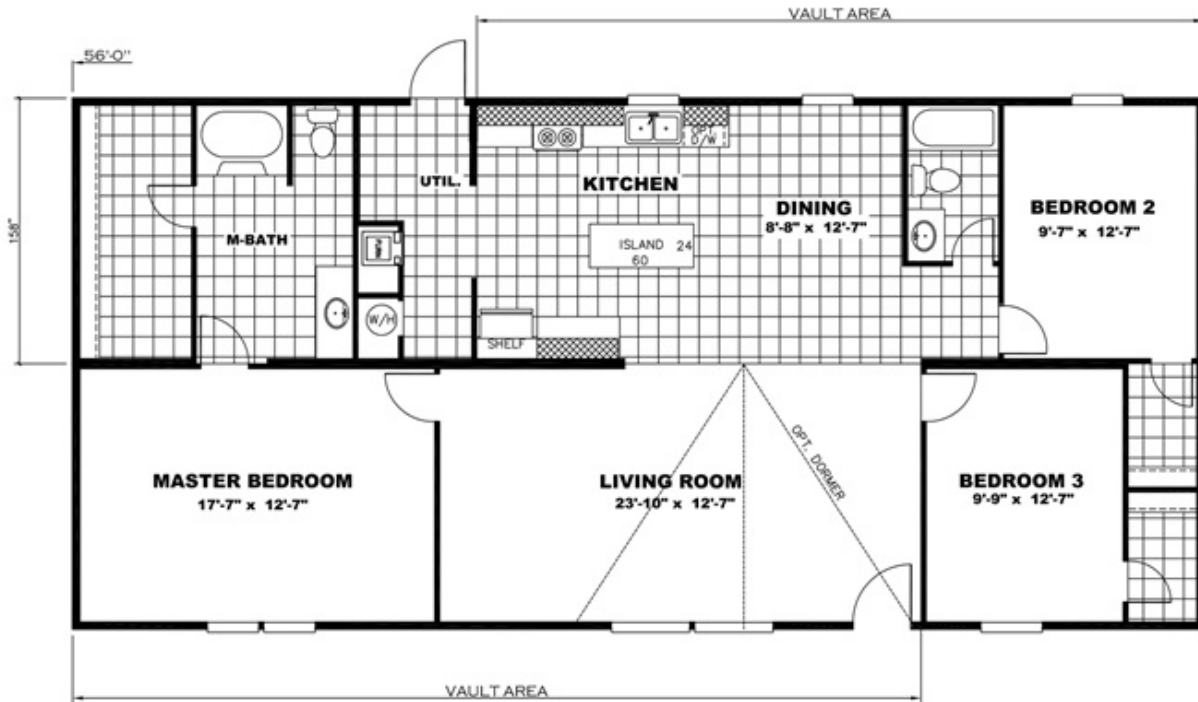

THRILL Model number: 21TRU28563RH

3 beds • 2 baths • 1568 sq.ft. • 28' width • 56' depth

Our home building facilities invest in continuous product and process improvements. Plans, dimensions, features, materials, specifications and availability are subject to change without notice or obligation. Renderings and floor plans are representative likenesses of our homes and may differ from the actual homes. We invite you to tour a Home Center near you and inspect the highest value in quality housing available or call (252) 442-9988 to speak with a Home Consultant. Copyright 2017, CMH. All rights reserved.